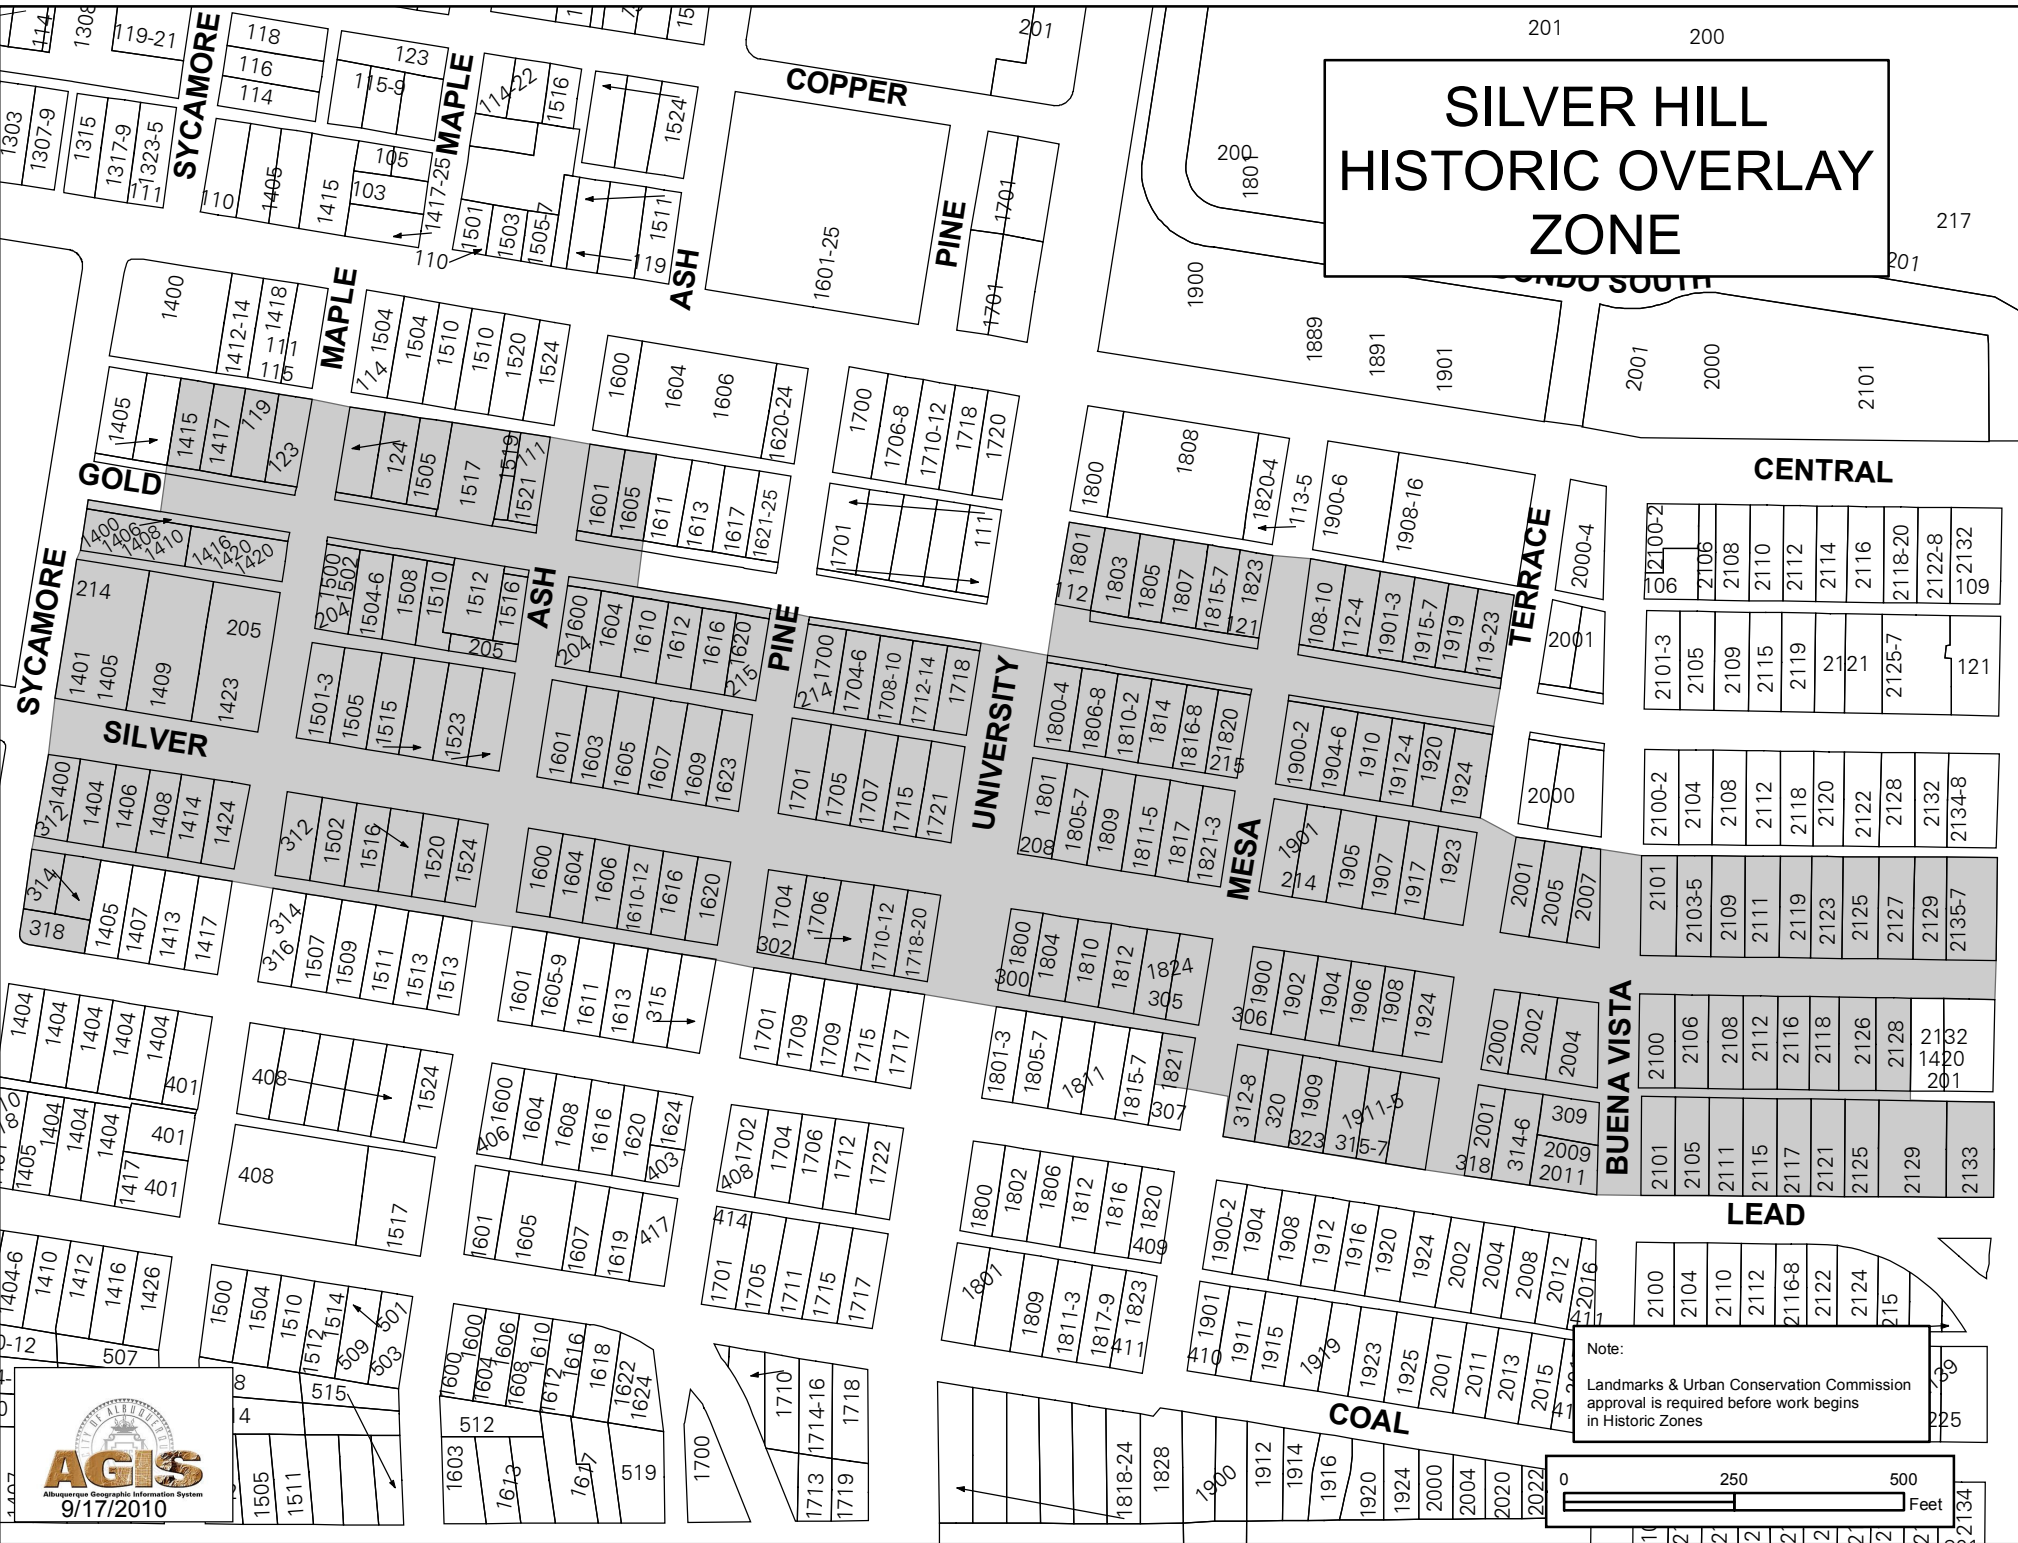

SILVER HILL HISTORIC OVERLAY ZONE

Note:
Landmarks & Urban Conservation Commission
approval is required before work begins
in Historic Zones